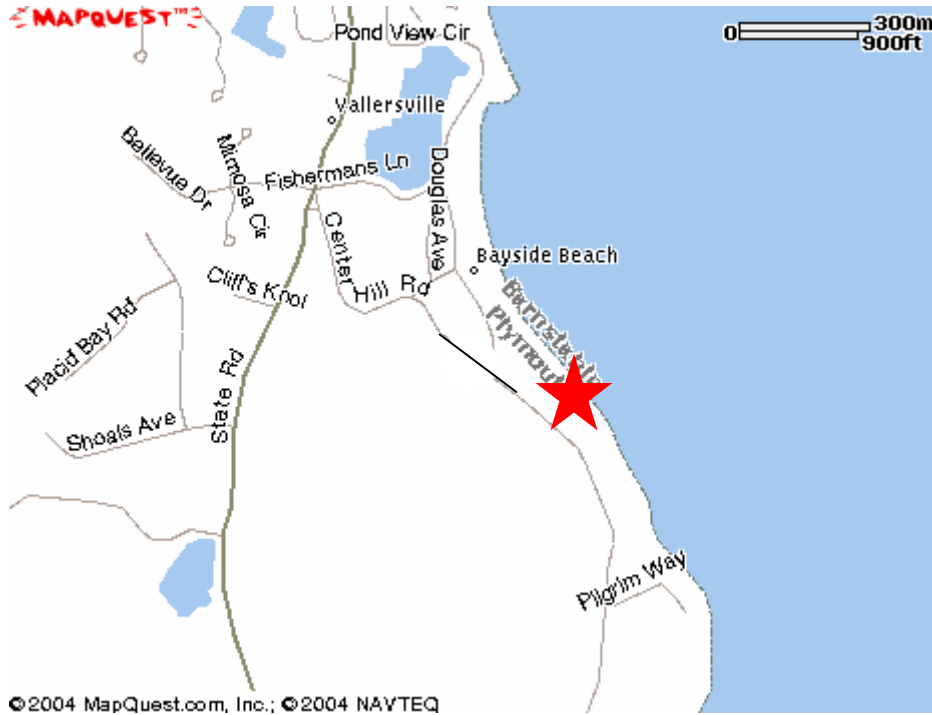

Summer 2005
 Manomet Oceanfront Beach House
 (private beach)

48 Center Hill Road
 Manomet, MA

South (LHT) on
 Center Hill, Merge
 onto State Road,
 Shaw's Grocery
 Store, Bike Rental,
 Liquor Store, Fish
 Store, CVS

10 mins

Summer 2005 Manomet Oceanfront Beach House (private beach)

General Area
Overview

Plymouth is 30 minutes to the North. You are 20 Minutes from the Cape (South).