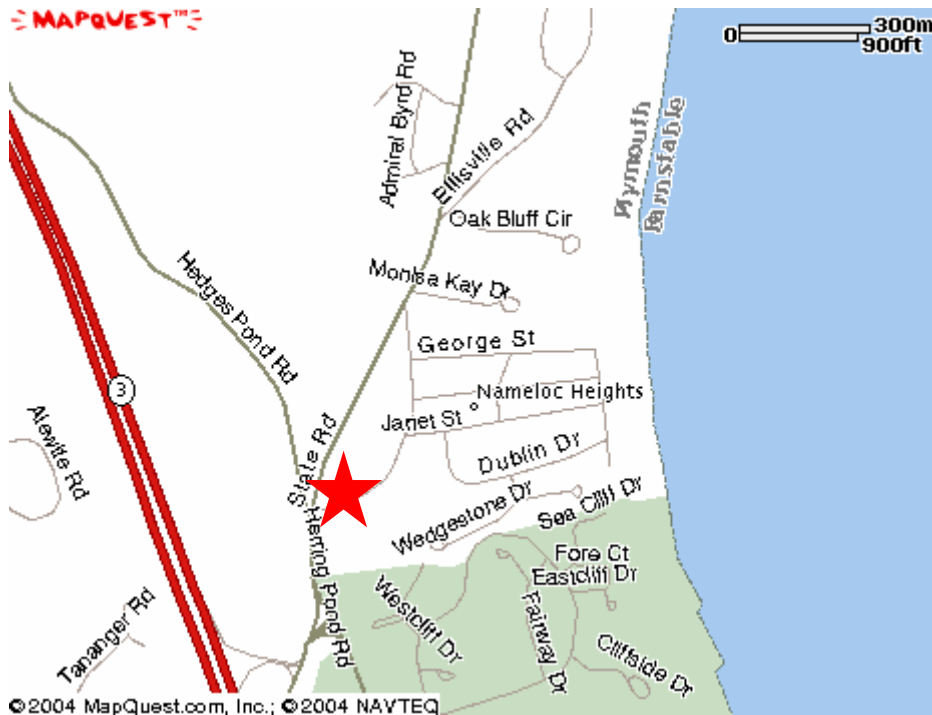

Summer 2005
 Manomet Oceanfront Beach House
 (private beach)

48 Center Hill Road
 Manomet, MA

South (LHT) on
 Center Hill, Merge
 onto State Road,
 Shaw's Grocery
 Store, Bike Rental,
 Liquor Store, Fish
 Store, CVS

10 mins

Summer 2005 Manomet Oceanfront Beach House (private beach)

General Area
Overview

Plymouth is 30 minutes to the North. You are 20 Minutes from the Cape (South).