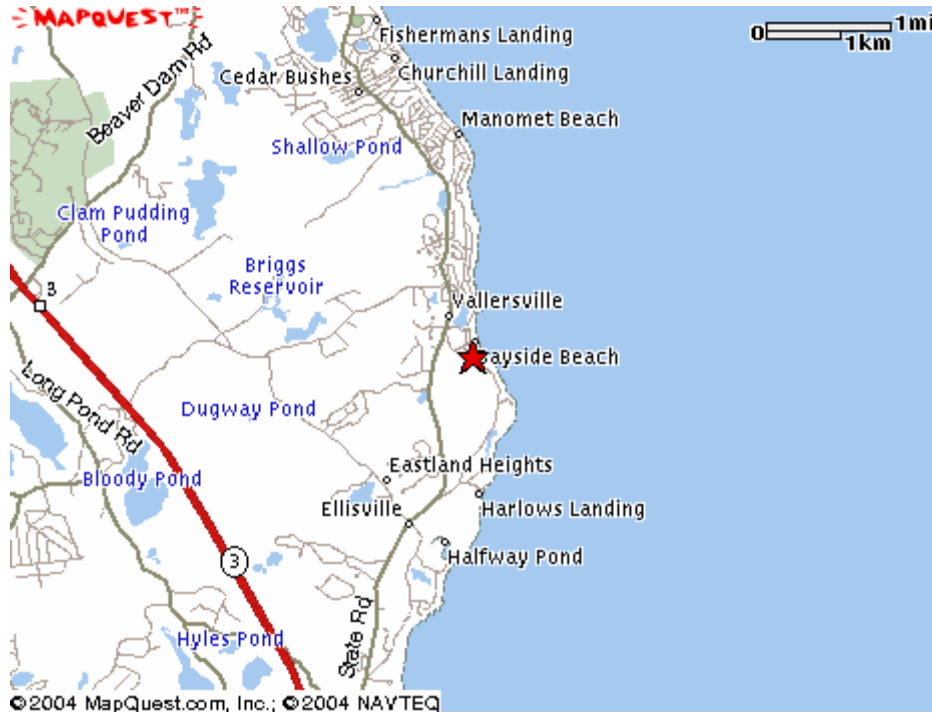

Summer 2005
 Manomet Oceanfront Beach House
 (private beach)

48 Center Hill Road
 Manomet, MA

South (LHT) on
 Center Hill, Merge
 onto State Road,
 Shaw's Grocery
 Store, Bike Rental,
 Liquor Store, Fish
 Store, CVS

10 mins

Summer 2005 Manomet Oceanfront Beach House (private beach)

General Area
Overview

Plymouth is 30 minutes to the North. You are 20 Minutes from the Cape (South).